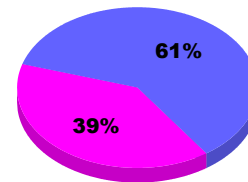

Gender Comparison 2011-2012

Jul/Aug/Sep

Legend: Male (Blue), Female (Magenta)