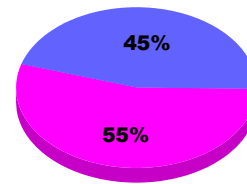

Gender Comparison 2011-2012

Jul/Aug/Sep

Legend: Male (blue), Female (magenta)